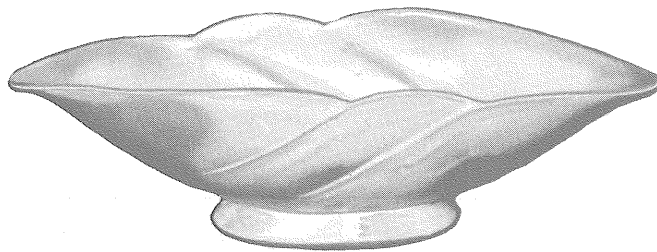

304

219

304

222

57

225

205

226

200

227

206

3

209

35

201

218

203

208

3—round deep cactus bowl, 5"	1.00	208—rectangular bowl	2.50
35—deep, shaped bowl, 6"80	209—deep swirled oblong bowl, 12"	2.00
57—low cornucopia, 10"	1.20	218—round swirled bowl, 12"	2.00
200—wedding ring bowl, 12"	3.50	219—center piece or mantle bowl, 18"	5.00
201—shaped bowl, 9"	1.20	222—cornucopia bowl, 12"	2.00
203—round knobby cactus bowl, 10"	2.00	225—small leaf bowl, 7"80
205—low oblong bowl, 10"	1.20	226—medium leaf bowl, 12"	1.50
206—oblong cactus design bowl, 10"	2.00	227—large leaf bowl, 17"	5.00
		304—double candle holder, pair	1.50